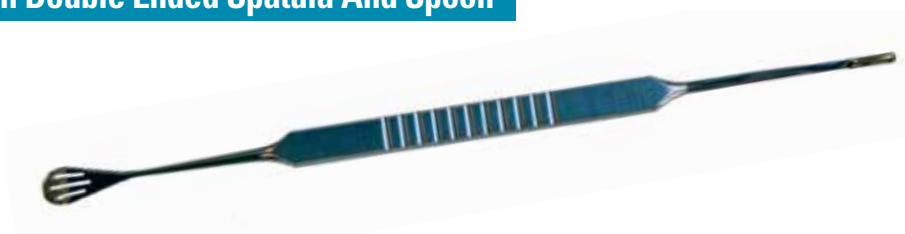

**AS8-126**

MANIPULATORS, HOOKS AND SPATULAS

SPATULAS

Castroviejo Synechiae Spatula

AS8-129
• 0.5mm Semi Sharp

MISCELLANEOUS SPATULAS, DISSECTORS

Paton Double Ended Spatula And Spoon

AS8-130