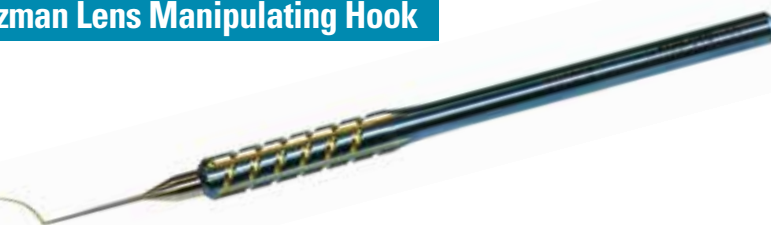

MANIPULATORS, HOOKS AND SPATULAS

HOOKS

INTRAOCULAR LENS HOOKS

Jaffe-Bechert Nucleus Rotator

AS8-017
• Titanium

Bahr-Maltzman Lens Manipulating Hook

AS8-018
• Titanium

Bechert Nucleus Rotator, Angled

AS8-022

HOOKS

Kuglen Iris Hook, Straight

AS8-023
AS8-023T

• Titanium

Lester Lens Manipulator, Angled

AS8-024S
AS8-024T

• Titanium